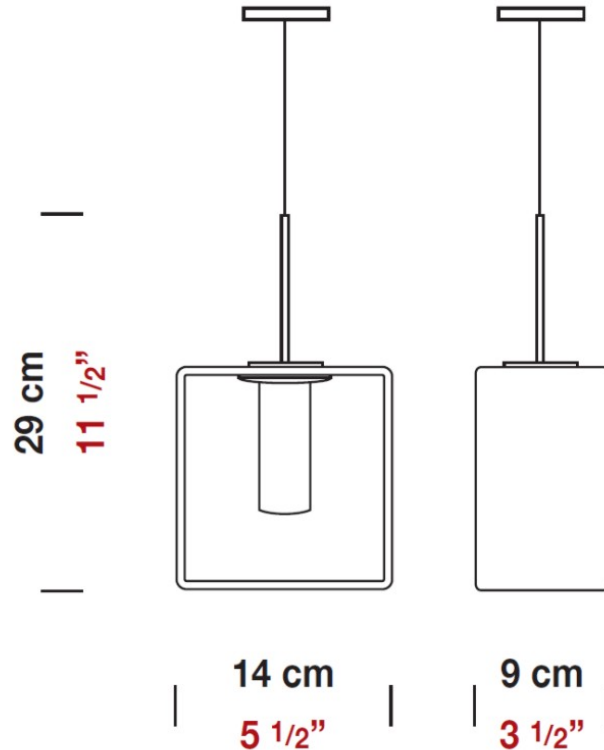

DOMINO SUSPENSION

D81048-BLK

PROJECT _____

TYPE _____

NOTES _____

QUANTITY _____

DATE _____

GENERAL

Series: Domino

Brand: Panzeri

Division: Design

Mounting Type: Suspension

Mounting Location: Ceiling

Subcategory: Pendant

PHYSICAL

Length (mm): 140

Length (in): 5 1/2

Width (mm): 90

Width (in): 3 9/16

Height (mm): 290

Height (in): 11 7/16

Max. Overall Height (mm): 2290

Max. Overall Height (in): 90 3/16

Weight (kg): 1.23

Weight (lbs): 2.71

Diffuser: Black Blown Glass

ELECTRICAL

Number of Lamps: 1

Lamp Type: LED Retrofit / Halogen

Bulb Included: Bulb Not Included

Total Output Wattage (W): 13 / 60

Max. Wattage Per Lamp (W): 13 / 60

Lamp Base: G9

LED

OPTICAL

RATINGS AND CERTIFICATIONS

Certified By: CSA Certified to UL and CSA Standards

IP rating: IP20